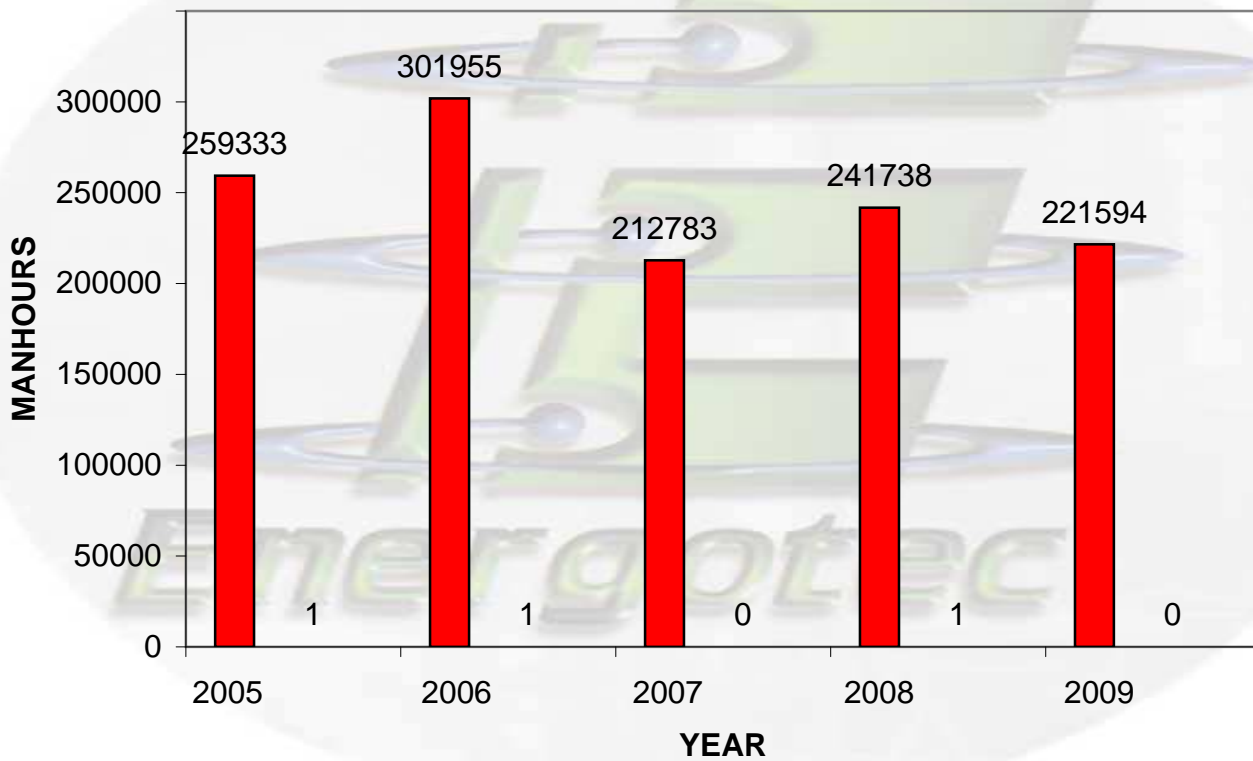

## OVERALL SAFETY STATISTICS

**Current DIFR Rating = 0.48**